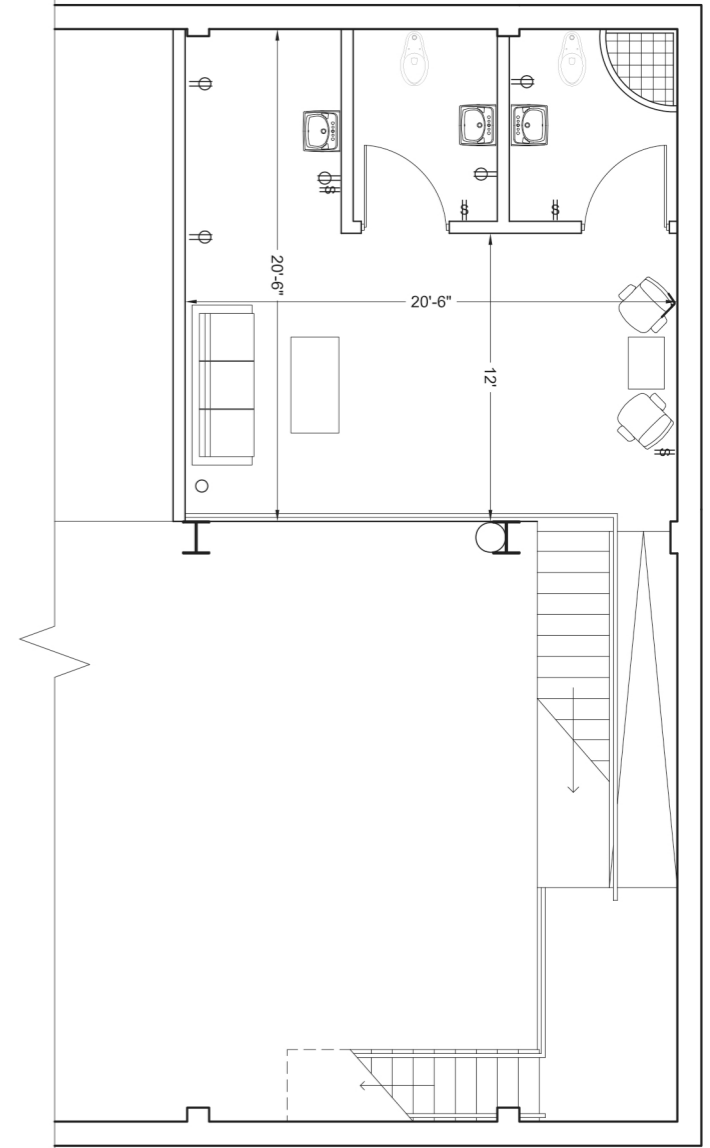

**THIRD FLOOR STUDIO**  
SCALE: 1/8"=1'-0"

**MEZZANINE LEVEL**  
SCALE: 1/8"=1'-0"

**SYMBOL KEY**

	QUAD RECEPTACLE		LIGHT SWITCH		DUPLEX RECEPTACLE		VOICE OUTLET
---	-----------------	---	--------------	---	-------------------	--	--------------

## FLOOR PLAN